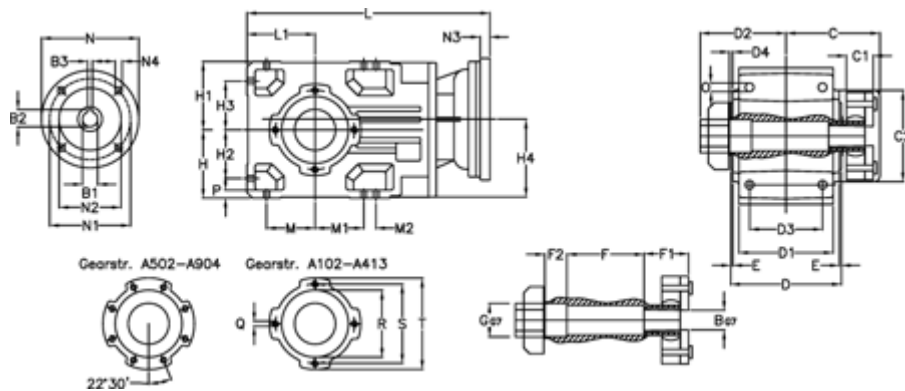

Article number: 296003515066225

Description: Bevel helical gearbox  
A353QF30-150,6-P71B5

## Measures

B = 30	D1 = 166	F2 = 53	L = 417.0	N3 = 4,5
B1 = 14	D2 = 80	G = 42	L1 = 100	N4 = M8x16
B2 = 16.3	D3 = 135	GA = 43	M = 73.0	O = 12.0
B3 = 5	d4 = 5.0	H = 100	M1 = 73.0	P = 11
C = 70.0	Description = A353 QF-xx P71 B5	H1 = 100	M2 = 11	Q = M10x17
C1 = 24	E = 3.5	H2 = 73.0	N = 160	R = 110
C2 = 90.0	F = 12.0	H3 = 73.0	N1 = 130	S = 130
D = 173	F1 = 48.0	H4 = 114.0	N2 = 110	T = 150